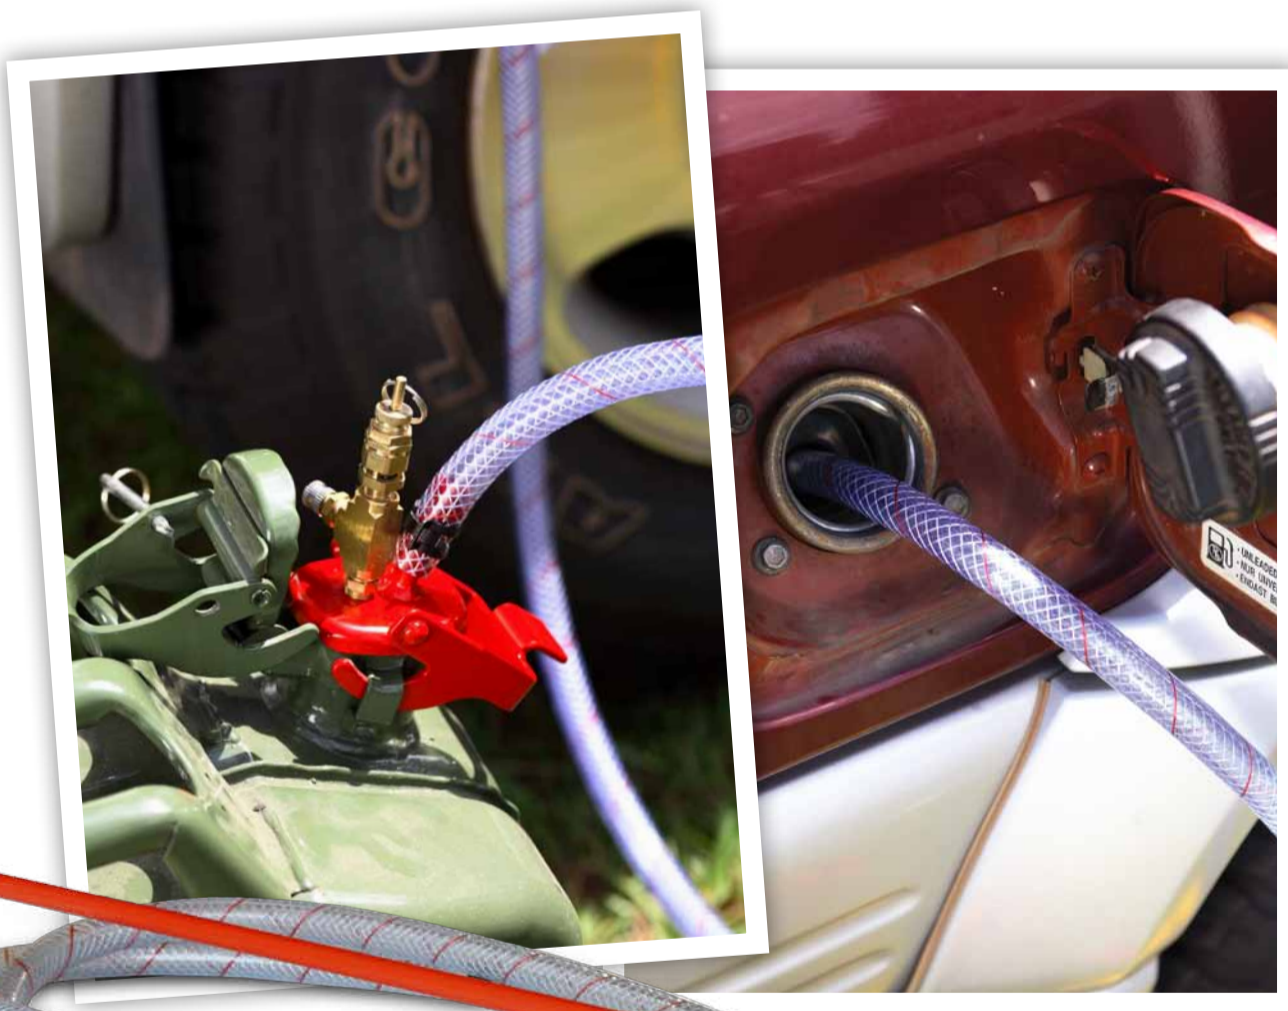

Don't bust your back

Let a Tanami Pump do the hard work for you...

Tanami Pumps quickly transfer fuel to your vehicle's tank without moving or lifting your jerry can or fuel drum. The pumps are easy to use and come in a range of fittings suitable for various jerry cans in the market today.